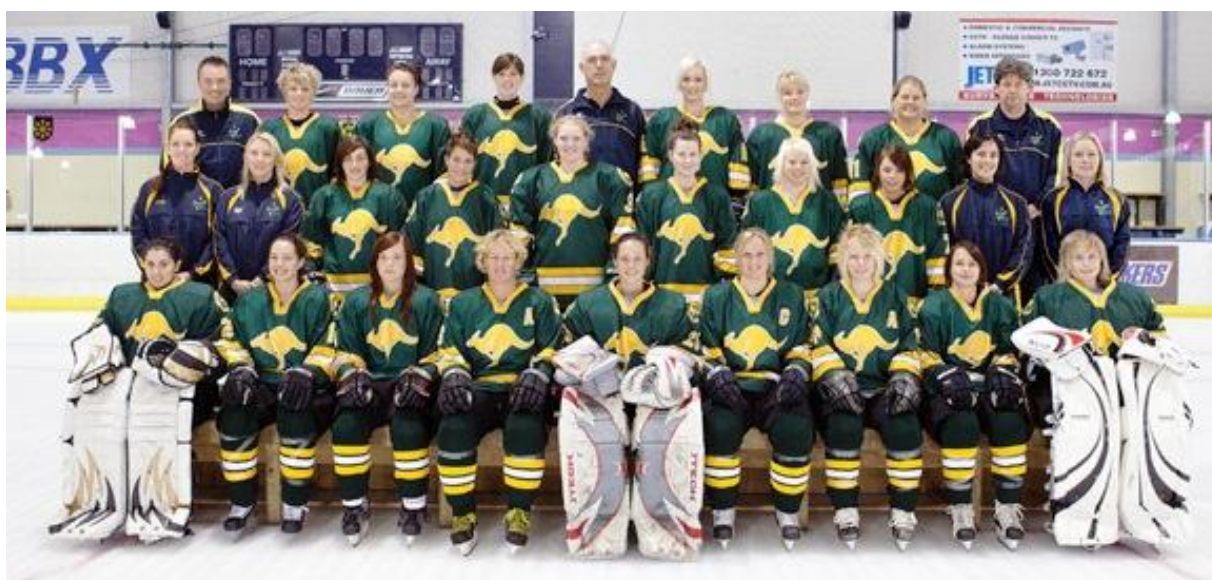

**2011 NATIONAL WWII SILVER MEDAL TEAM
NEWCASTLE, AUSTRALIA**

ROSTER

- Front Row: Sera Dogramaci, Rachael White, Sharnita Crompton, Stephanie Boxall (A), Ashleigh Brown, Kaylee White (C), Lucy Parrington (A), Georgia Moore, Kristy Bruske
- Second Row: Kylie Taylor – Manager, Hollie Wilson – Medical Officer, Katherine McOnie, Melissa Bibby, Stephanie Newmark, Shona Green, Tash Farrier, Samantha Lai, Melissa Rulli – Assistant Coach, Dawn Watt – Chef de Mission
- Back Row: Kevin Bell – Assistant Coach, Sharna Godfrey, Anna Ruut, Rylie Padjen, Rocky Padjen – Head Coach, Amelia Matheson, Alivia del Basso, Teresa Moriarty, Mark Stephenson – Assistant Coach