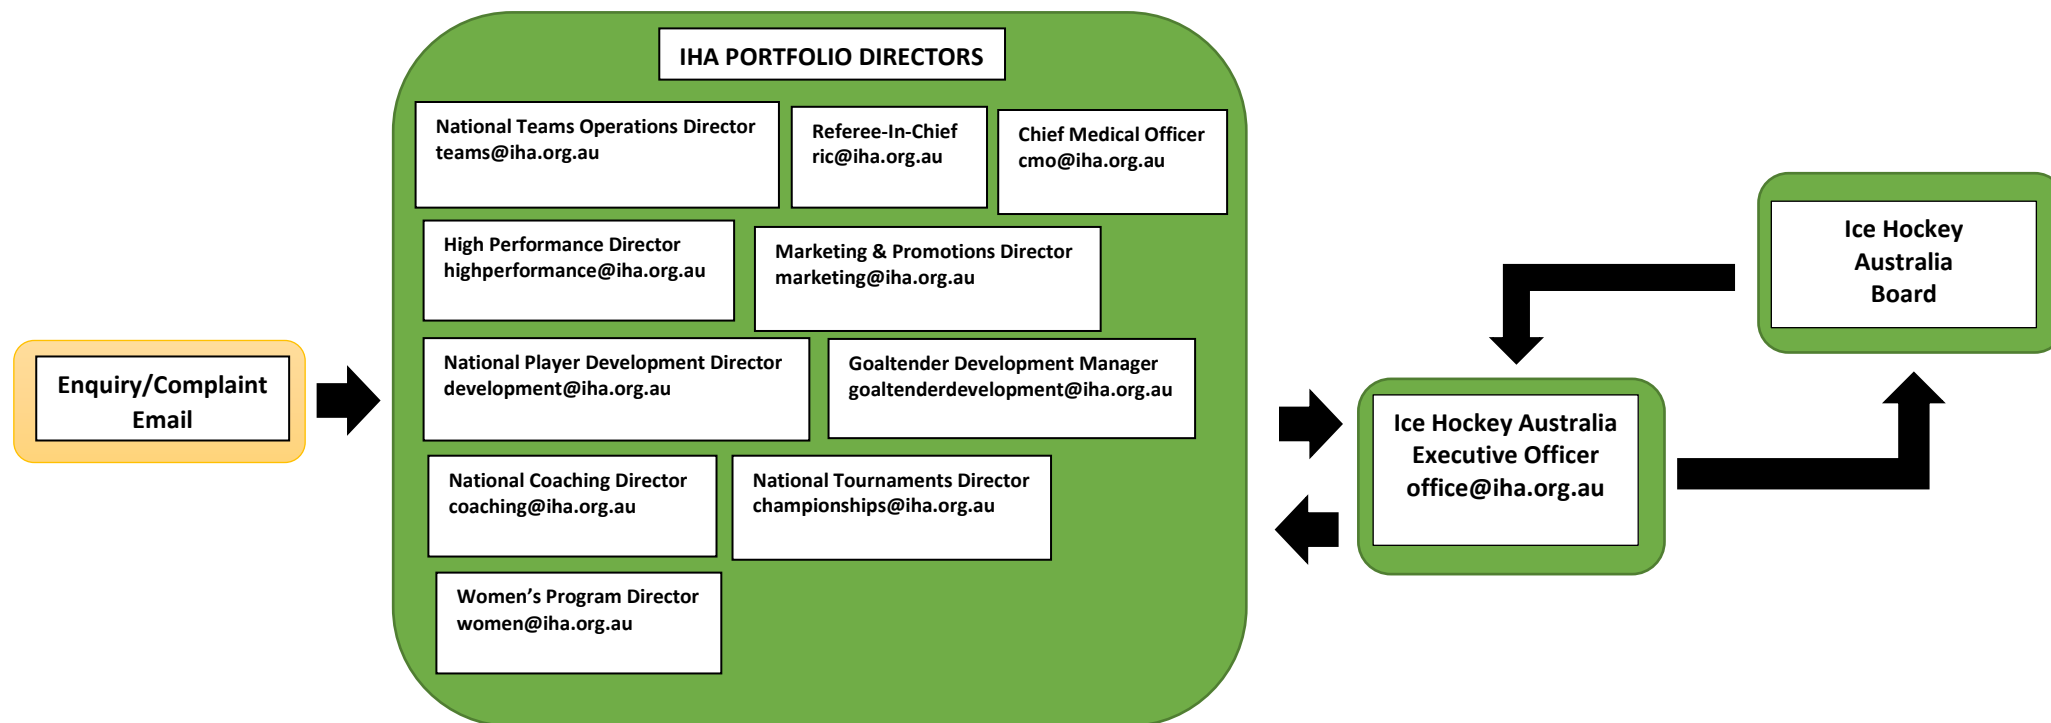

# Ice Hockey Australia Communication Flow Chart

**Process:** All communication to be forwarded to the respective Portfolio Director (PD), in the first instance. To ensure the matter is addressed, please cc the Executive Officer (EO). If the matter requires escalation to the Ice Hockey Australia (IHA) Board, this will occur from either the PD or EO. Responses to questions and communication will be from the respective PD.

## National Team Flow Chart