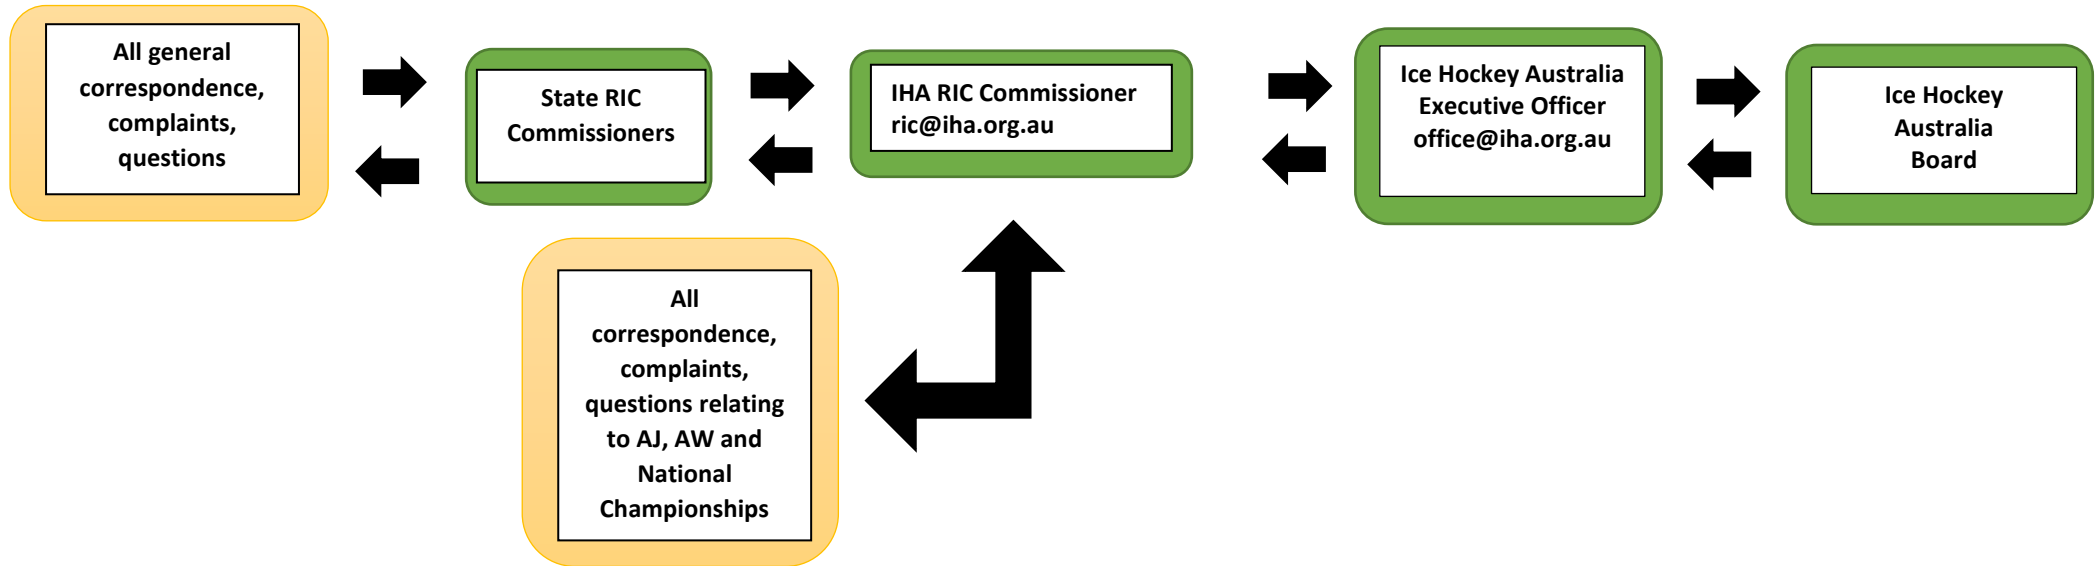

RIC Flow Chart